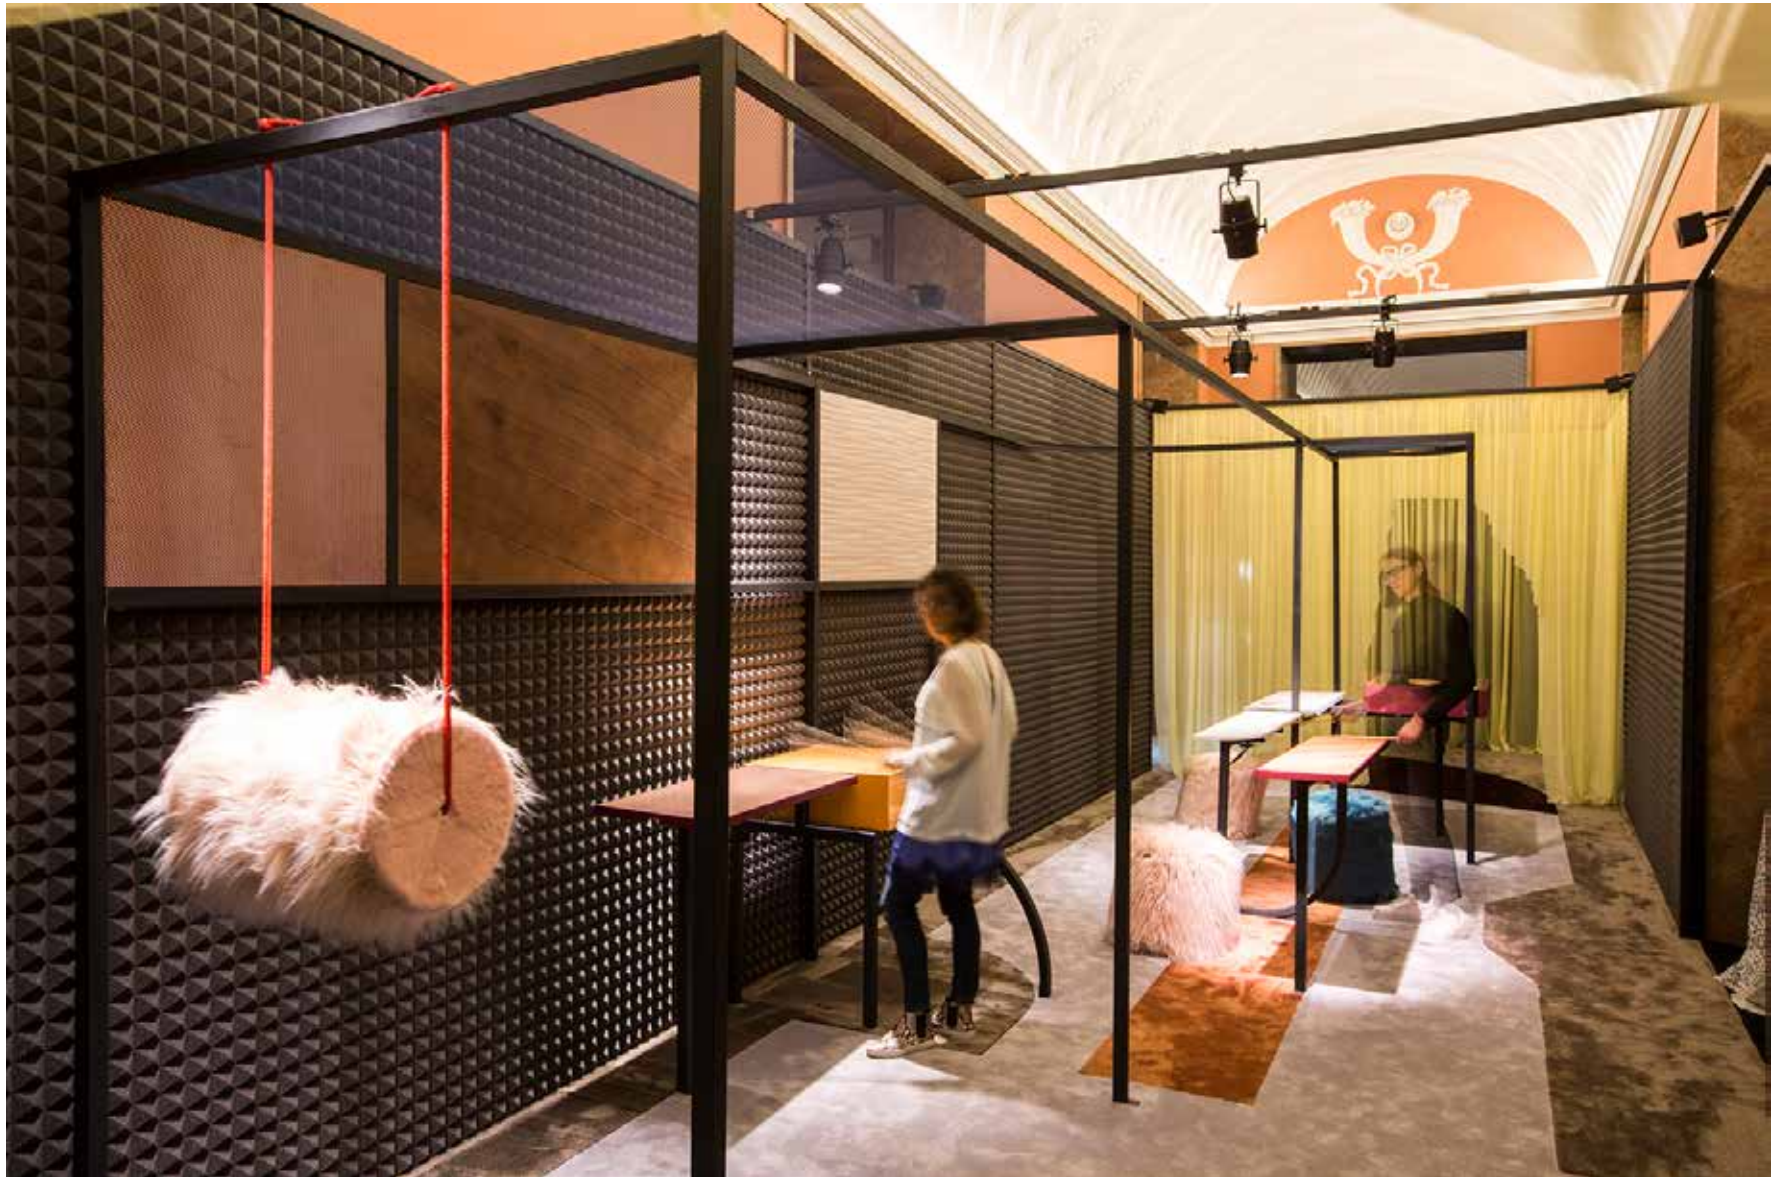

2016

SOFT HOME - Interiors and digital experience

2016

SOFT HOME - Interiors and digital experience

2016

HISTORY REPEATING
Torino

project by MARCANTE-TESTA
role JUNIOR ARCHITECT

2016