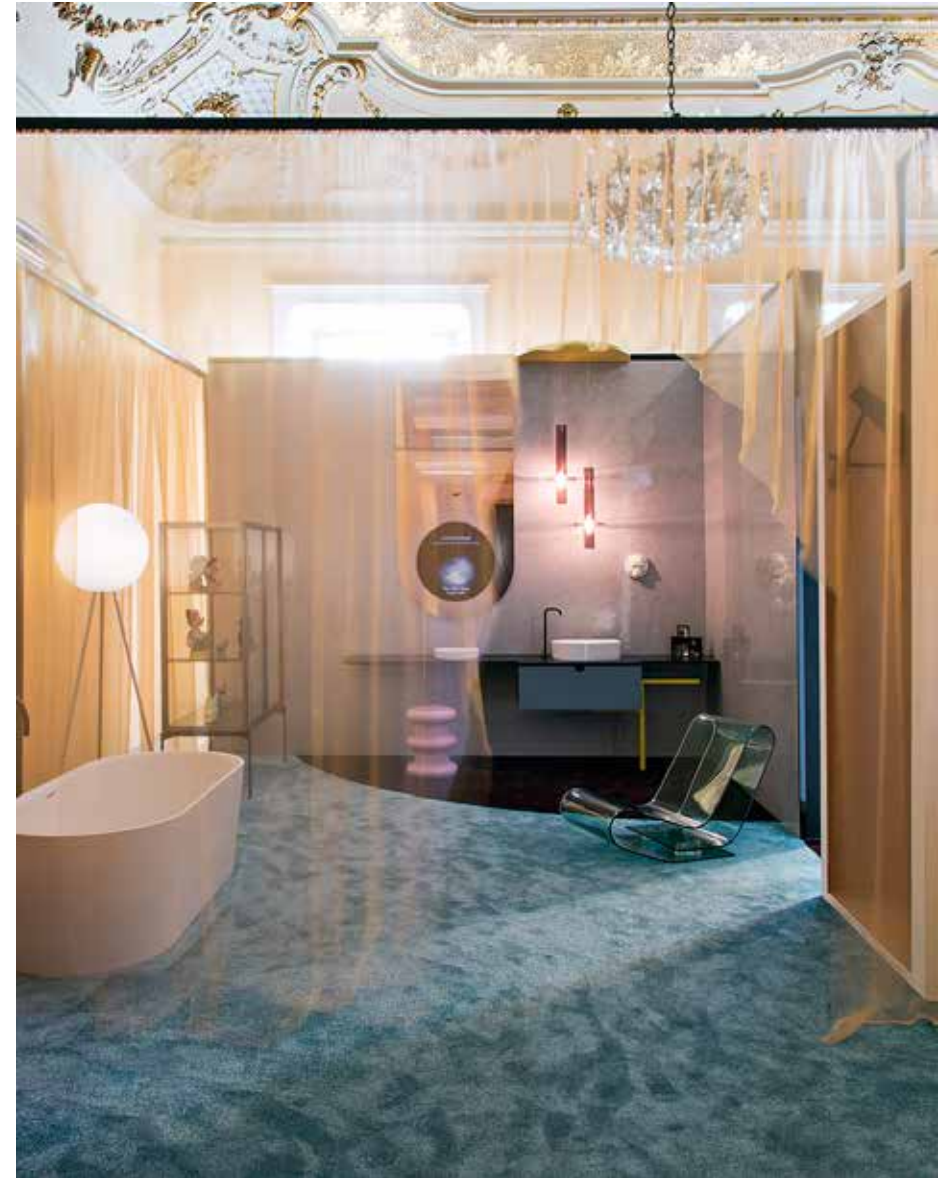

2016

SOFT HOME - Interiors and digital experience