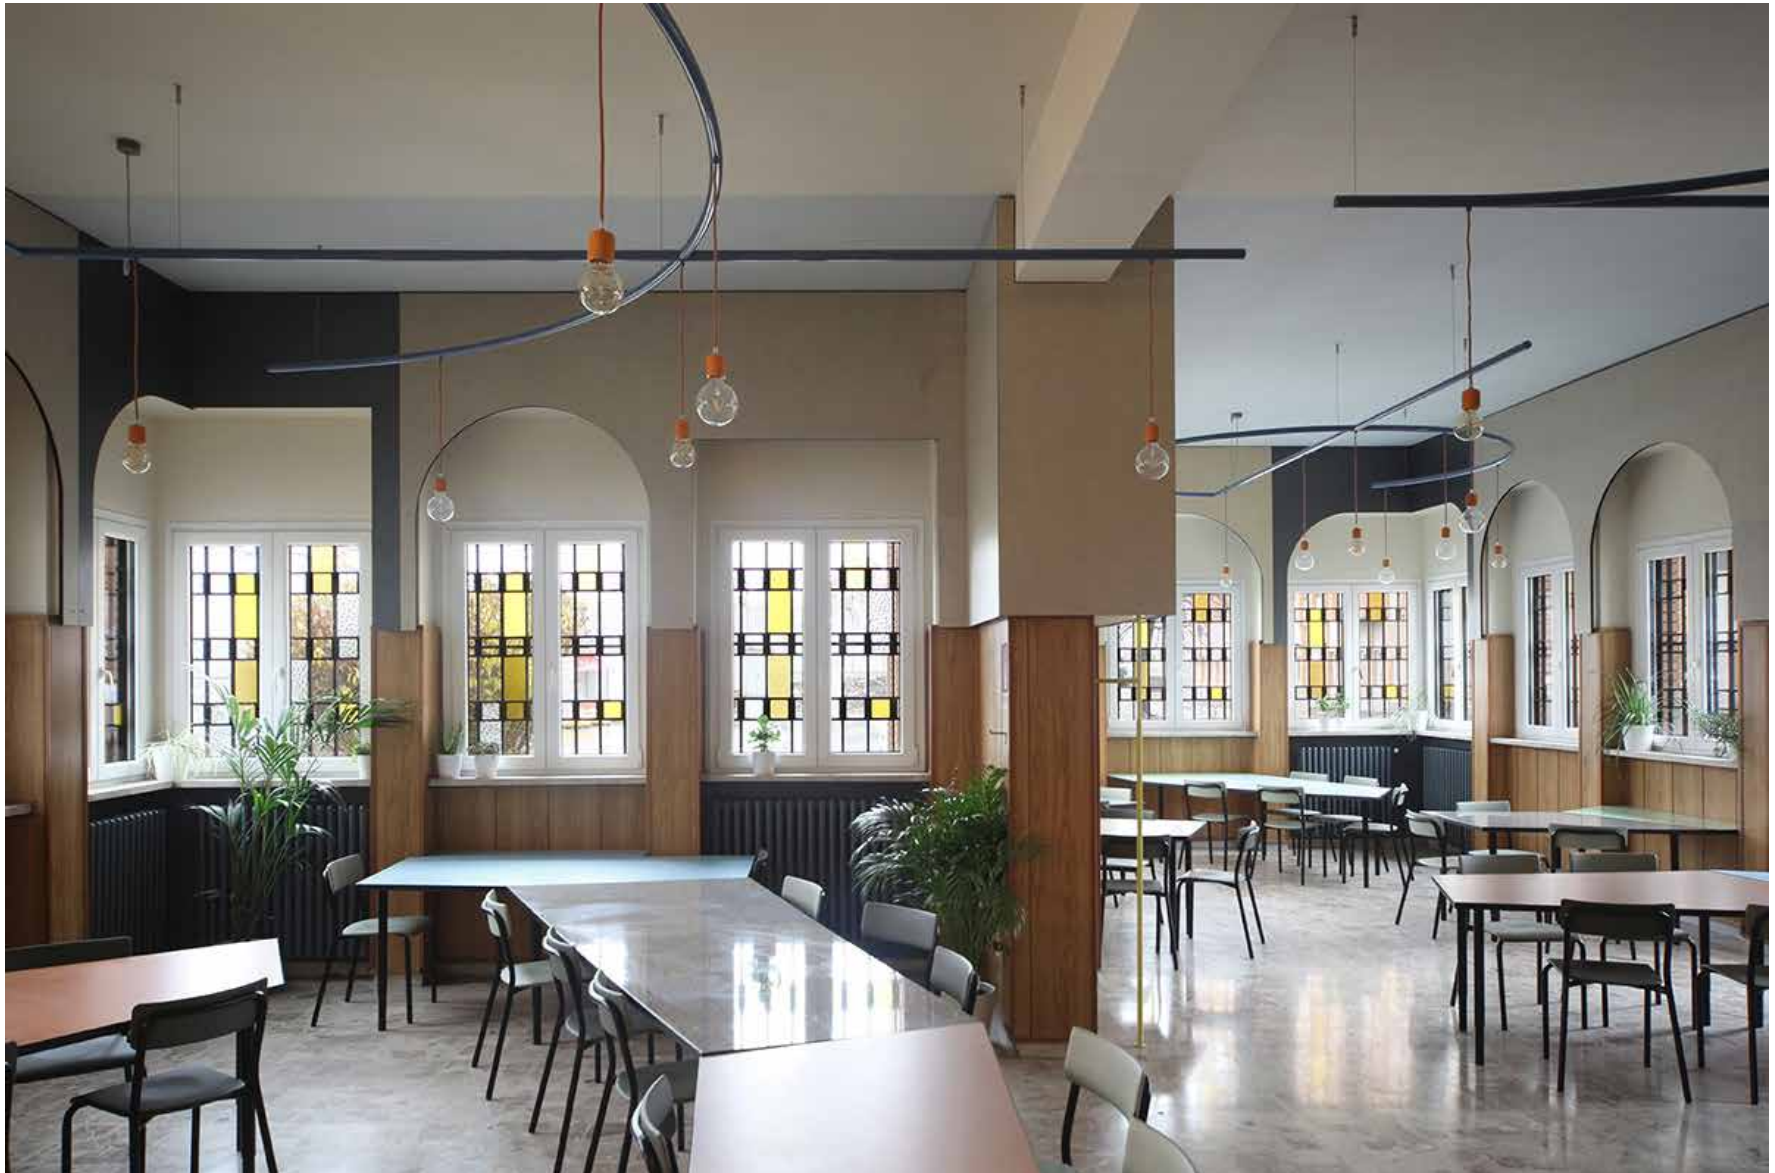

2016

LIBERAMENSA - Design enters the prison
Torino

project by MARCANTE-TESTA
role **JUNIOR ARCHITECT**